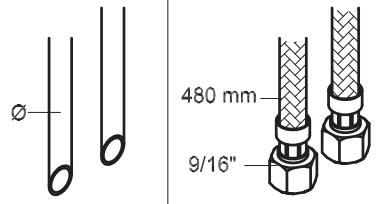

HV6: Ø10  
 HV6US: Ø3/8"  
 HV6Q: Ø3/8"

VR010Z: VR623, VR624Z  
 VR693K: VR23, VR693  
 VR694K: VR23, VR694  
 VR433: VR261, VR263, VR440, VR442, 2xVR444

**VOLA A/S**  
 Lunavej 2  
 DK-8700 Horsens  
 Tlf : +45 70235500  
 Fax: +45 70235511  
 sales@vola.dk  
 www.vola.com