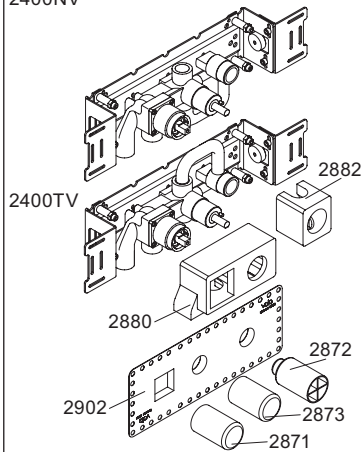

2400V

- NR21: VR20D, VR22, VR1275, VR2269, VR2273, VR2278, VR2279, VR2279B, VR2279C
- NR24\*: VR2A, VR22, VR1419, VR2204, VR2204B, VR2204C - (Brass, Messing, Laiton)
- NR24\*\*: VR2A, VR22, VR1419, VR2204 - (Stainless steel, Edelstahl, Rustfrit stål, Acier inoxydable)
- VR1277K: VR22, VR2269, VR1277
- VR1400: VR23, VR406, VR753, VR1902, VR2213

2400V

2001, 001G

2400NV

2001, 001, 001G

2400FV

2001, 001, 001G

400DV

001G