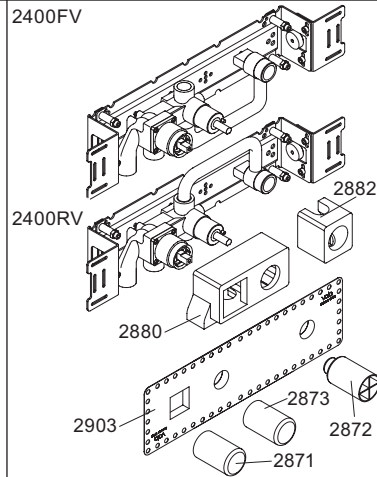

2001, 001, 001G

2400FV