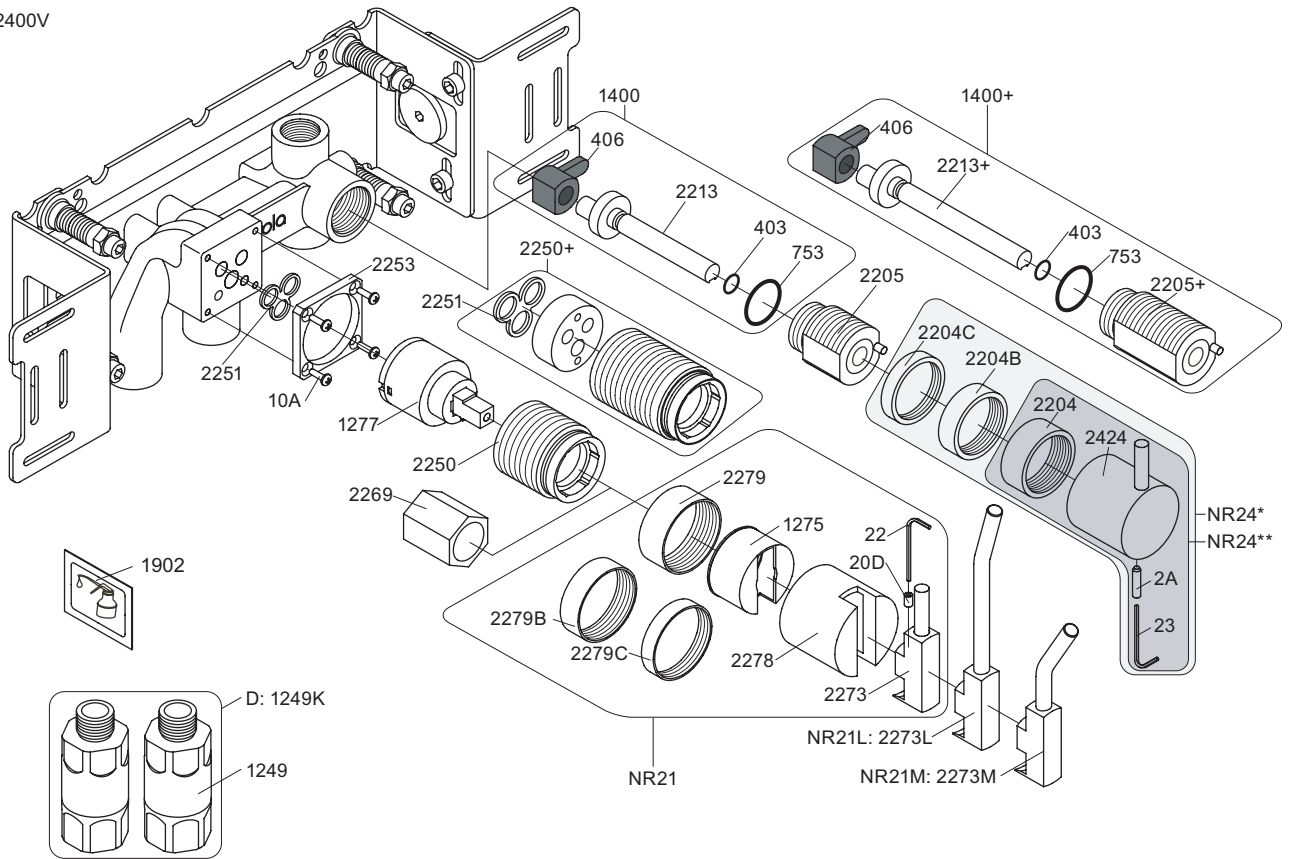

2400V

- NR21: VR20D, VR22, VR1275, VR2269, VR2273, VR2278, VR2279, VR2279B, VR2279C
- NR24\*: VR2A, VR22, VR1419, VR2204, VR2204B, VR2204C - (Brass, Messing, Laiton)
- NR24\*\*: VR2A, VR22, VR1419, VR2204 - (Stainless steel, Edelstahl, Rustfrit stål, Acier inoxydable)
- VR1277K: VR22, VR2269, VR1277
- VR1400: VR23, VR406, VR753, VR1902, VR2213

2400V

2001, 001G

2400NV

2001, 001, 001G

2400FV

2001, 001, 001G

400DV

001G