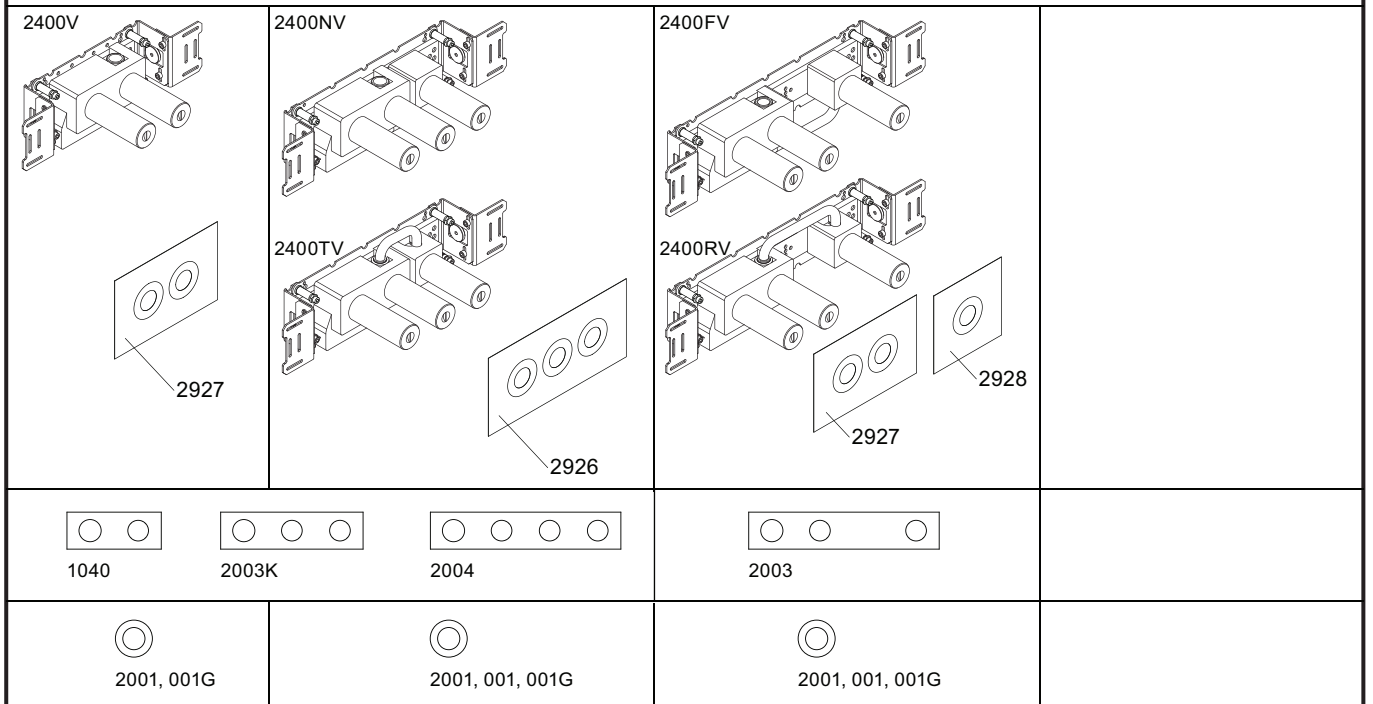

- NR21: VR20D, VR22, VR1275, VR2269, VR2273, VR2278, VR2279, VR2279B, VR2279C
 NR24*: VR2A, VR22, VR1419, VR2204, VR2204B, VR2204C - (Brass, Messing, Laiton)
 NR24**: VR2A, VR22, VR1419, VR2204 - (Stainless steel, Edeltstahl, Rustfritt stål, Acier inoxydable)
 VR1277K: VR22, VR2269, VR1277
 VR1400: VR21, VR23, VR406, VR1902, VR2213