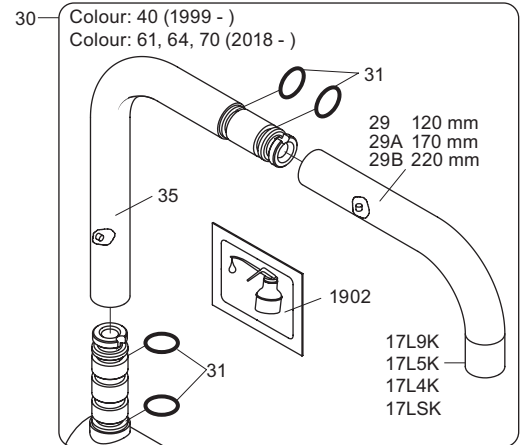

VOLA KV1

Fitting instruction
 Montageanleitung
 Monteringsvejledning
 Monteringsvægledning
 Montage hanleiding
 Manuel de montage

 **GODKENDT
 TIL DRILLEKVVAND**
 04/00019
 04/00021

Data, 3 Bar /43.5 Psi:

	l/min.	Gal/min.
KV1:	9,0	2.4
KV1US:	4,5	1.2

 Max. 65°C, 150°F

4

5

Col. 02, 04, 05, 06, 08, 09, 12, 14, 15, 16, 17, 18,
19, 20, 21, 25, 27, 60, 61, 62, 63, 64, 65, 66

5a

Col. 40

Operation
Bedienung
BetjeningBruk
Bediening
Fonctionnement

Colour: paint + 16, 19, 20

Cu:
KV1: Ø10
KV1US: Ø3/8"
KV1Q: Ø3/8"

SPX:
KV1US: 480 mm
9/16"

- NR.10/L/M: VR20, VR22, VR273/L/M, VR294, VR295
 VR17L4K: VR15P, VR16L4, VR17L (US Standard)
 VR17L5K: VR15P, VR16L5, VR17L
 VR17L9K: VR15P, VR16L9, VR17L
 VR17LSK: VR15P, VR16LS, VR17L
 VR30: VR15P, VR16L9, VR17L, VR29, 4xVR31, VR35, VR1902 (F40) (and KV1 from 1972 - 1996)
 VR132: VR15P, VR16L9, VR17L, 2xVR31, 2xVR558, VR1902 (2013 - 06. 2016)
 VR133: VR15P, VR16L9, VR17L, VR24, 4xVR31, VR113, VR1902 (1997 - 2012)
 VR230: VR15P, VR16L9, VR17L, 2xVR118, VR229, VR235, 4xVR558, VR1902 (06-2016 -)
 VR117K: VR116, VR117, VR118, 2xVR558, VR1902
 VR277K: VR22, VR269, VR277
 VR297/L/M: VR20, VR22, VR269, VR273/L/M, VR277, VR294, VR295, VR296
 VR433: VR261, VR263, VR440, VR442, 2xVR444