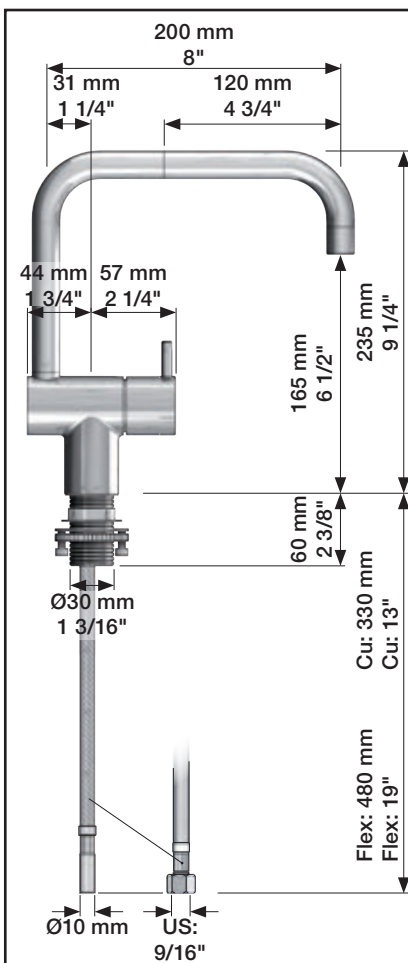

VOLA KV1

Fitting instruction
 Montageanleitung
 Monteringsvejledning
 Monteringsvægledning
 Montage hanleiding
 Manuel de montage

 **GODKENDT
 TIL DRILLEKVVAND**
 04/00019
 04/00021

Data, 3 Bar /43.5 Psi:

	l/min.	Gal/min.
KV1:	9,0	2.4
KV1US:	4,5	1.2

 Max. 65°C, 150°F

4

5

Col. 02, 04, 05, 06, 08, 09, 12, 14, 15, 16, 17, 18,
19, 20, 21, 25, 27, 60, 61, 62, 63, 64, 65, 66

5a

Col. 40

Operation
Bedienung
BetjeningBruk
Bediening
Fonctionnement

Colour: paint + 16, 19, 20

Cu:
KV1: Ø10
KV1US: Ø3/8"
KV1Q: Ø3/8"

SPX:
KV1US: 480 mm
9/16"

- NR.10/L/M: VR20, VR22, VR273/L/M, VR294, VR295
 VR17L4K: VR15P, VR16L4, VR17L (US Standard)
 VR17L5K: VR15P, VR16L5, VR17L
 VR17L9K: VR15P, VR16L9, VR17L
 VR17LSK: VR15P, VR16LS, VR17L
 VR30: VR15P, VR16L9, VR17L, VR29, 4xVR31, VR35, VR1902 (F40) (and KV1 from 1972 - 1996)
 VR132: VR15P, VR16L9, VR17L, 2xVR31, 2xVR558, VR1902 (2013 - 06. 2016)
 VR133: VR15P, VR16L9, VR17L, VR24, 4xVR31, VR113, VR1902 (1997 - 2012)
 VR230: VR15P, VR16L9, VR17L, 2xVR118, VR229, VR235, 4xVR558, VR1902 (06-2016 -)
 VR117K: VR116, VR117, VR118, 2xVR558, VR1902
 VR277K: VR22, VR269, VR277
 VR297/L/M: VR20, VR22, VR269, VR273/L/M, VR277, VR294, VR295, VR296
 VR433: VR261, VR263, VR440, VR442, 2xVR444