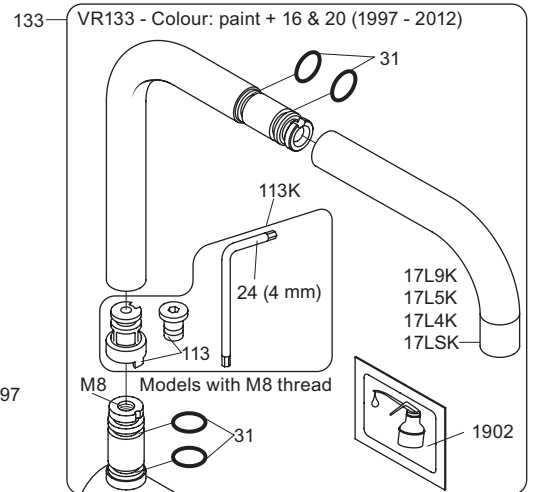

VOLA KV1

Fitting instruction
 Montageanleitung
 Monteringsvejledning
 Monteringsvægledning
 Montage hanleiding
 Manuel de montage

 **GODKENDT
 TIL DRILLEKVVAND**
 04/00019
 04/00021

Data, 3 Bar /43.5 Psi:

	l/min.	Gal/min.
KV1:	9,0	2.4
KV1US:	4,5	1.2

 Max. 65°C, 150°F

4

5

Col. 02, 04, 05, 06, 08, 09, 12, 14, 15, 16, 17, 18,
19, 20, 21, 25, 27, 60, 61, 62, 63, 64, 65, 66

5a

Col. 40

Operation
Bedienung
BetjeningBruk
Bediening
Fonctionnement

Colour: paint + 16, 19, 20

Cu:
KV1: Ø10
KV1US: Ø3/8"
KV1Q: Ø3/8"

SPX:
KV1US: 480 mm
9/16"

- NR.10/L/M: VR20, VR22, VR273/L/M, VR294, VR295
 VR17L4K: VR15P, VR16L4, VR17L (US Standard)
 VR17L5K: VR15P, VR16L5, VR17L
 VR17L9K: VR15P, VR16L9, VR17L
 VR17LSK: VR15P, VR16LS, VR17L
 VR30: VR15P, VR16L9, VR17L, VR29, 4xVR31, VR35, VR1902 (F40) (and KV1 from 1972 - 1996)
 VR132: VR15P, VR16L9, VR17L, 2xVR31, 2xVR558, VR1902 (2013 - 06. 2016)
 VR133: VR15P, VR16L9, VR17L, VR24, 4xVR31, VR113, VR1902 (1997 - 2012)
 VR230: VR15P, VR16L9, VR17L, 2xVR118, VR229, VR235, 4xVR558, VR1902 (06-2016 -)
 VR117K: VR116, VR117, VR118, 2xVR558, VR1902
 VR277K: VR22, VR269, VR277
 VR297/L/M: VR20, VR22, VR269, VR273/L/M, VR277, VR294, VR295, VR296
 VR433: VR261, VR263, VR440, VR442, 2xVR444