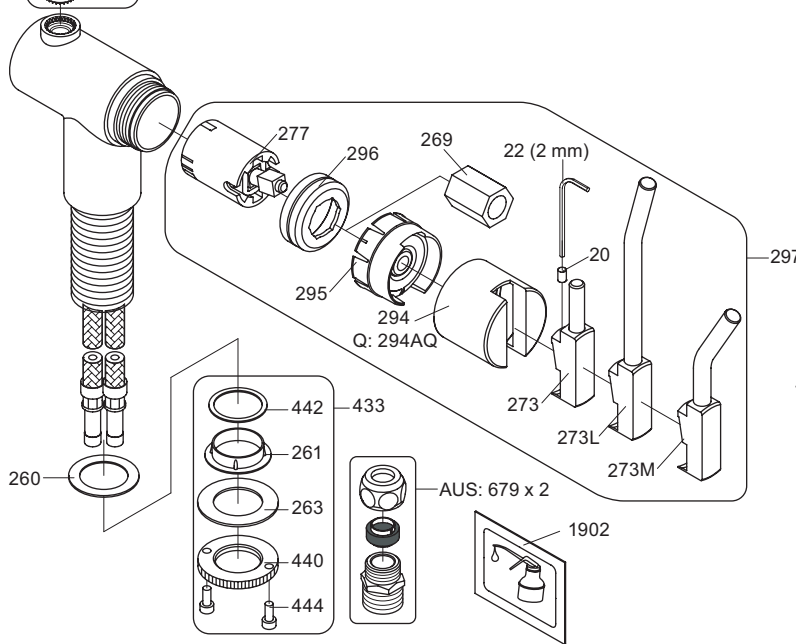

VOLA KV1

Fitting instruction
 Montageanleitung
 Monteringsvejledning
 Monteringsvægledning
 Montage hanleiding
 Manuel de montage

 **GODKENDT
 TIL DRILLEKVVAND**
 04/00019
 04/00021

Data, 3 Bar /43.5 Psi:

	l/min.	Gal/min.
KV1:	9,0	2.4
KV1US:	4,5	1.2

 Max. 65°C, 150°F

4

5

Col. 02, 04, 05, 06, 08, 09, 12, 14, 15, 16, 17, 18,
19, 20, 21, 25, 27, 60, 61, 62, 63, 64, 65, 66

5a

Col. 40

Operation
Bedienung
BetjeningBruk
Bediening
Fonctionnement

Colour: paint + 16, 19, 20

Cu:
KV1: Ø10
KV1US: Ø3/8"
KV1Q: Ø3/8"

SPX:
KV1US: 480 mm
9/16"

- NR.10/L/M: VR20, VR22, VR273/L/M, VR294, VR295
 VR17L4K: VR15P, VR16L4, VR17L (US Standard)
 VR17L5K: VR15P, VR16L5, VR17L
 VR17L9K: VR15P, VR16L9, VR17L
 VR17LSK: VR15P, VR16LS, VR17L
 VR30: VR15P, VR16L9, VR17L, VR29, 4xVR31, VR35, VR1902 (F40) (and KV1 from 1972 - 1996)
 VR132: VR15P, VR16L9, VR17L, 2xVR31, 2xVR558, VR1902 (2013 - 06. 2016)
 VR133: VR15P, VR16L9, VR17L, VR24, 4xVR31, VR113, VR1902 (1997 - 2012)
 VR230: VR15P, VR16L9, VR17L, 2xVR118, VR229, VR235, 4xVR558, VR1902 (06-2016 -)
 VR117K: VR116, VR117, VR118, 2xVR558, VR1902
 VR277K: VR22, VR269, VR277
 VR297/L/M: VR20, VR22, VR269, VR273/L/M, VR277, VR294, VR295, VR296
 VR433: VR261, VR263, VR440, VR442, 2xVR444