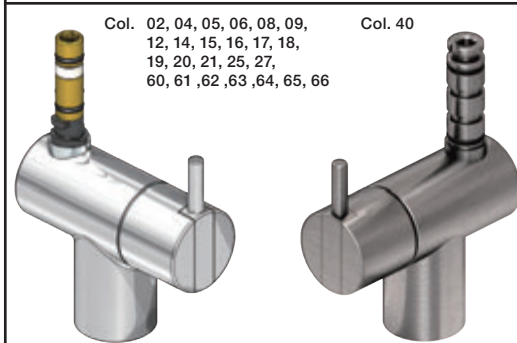

VOLA KV1

Fitting instruction
 Montageanleitung
 Monteringsvejledning
 Monteringsvågledning
 Montage hanleiding
 Manuel de montage

 **GODKENDT
 TIL DRILLEKVVAND**
 04/00019
 04/00021

Data, 3 Bar /43.5 Psi:

	l/min.	Gal/min.
KV1:	9,0	2.4
KV1US:	4,5	1.2

 Max. 65°C, 150°F

4

5

Col. 02, 04, 05, 06, 08, 09, 12, 14, 15, 16, 17, 18,
19, 20, 21, 25, 27, 60, 61, 62, 63, 64, 65, 66

5a

Col. 40

Operation
Bedienung
BetjeningBruk
Bediening
Fonctionnement

Colour: paint + 16, 19, 20

Cu:
KV1: Ø10
KV1US: Ø3/8"
KV1Q: Ø3/8"

SPX:
KV1US: 480 mm
9/16"

- NR.10/L/M: VR20, VR22, VR273/L/M, VR294, VR295
 VR17L4K: VR15P, VR16L4, VR17L (US Standard)
 VR17L5K: VR15P, VR16L5, VR17L
 VR17L9K: VR15P, VR16L9, VR17L
 VR17LSK: VR15P, VR16LS, VR17L
 VR30: VR15P, VR16L9, VR17L, VR29, 4xVR31, VR35, VR1902 (F40) (and KV1 from 1972 - 1996)
 VR132: VR15P, VR16L9, VR17L, 2xVR31, 2xVR558, VR1902 (2013 - 06. 2016)
 VR133: VR15P, VR16L9, VR17L, VR24, 4xVR31, VR113, VR1902 (1997 - 2012)
 VR230: VR15P, VR16L9, VR17L, 2xVR118, VR229, VR235, 4xVR558, VR1902 (06-2016 -)
 VR117K: VR116, VR117, VR118, 2xVR558, VR1902
 VR277K: VR22, VR269, VR277
 VR297/L/M: VR20, VR22, VR269, VR273/L/M, VR277, VR294, VR295, VR296
 VR433: VR261, VR263, VR440, VR442, 2xVR444