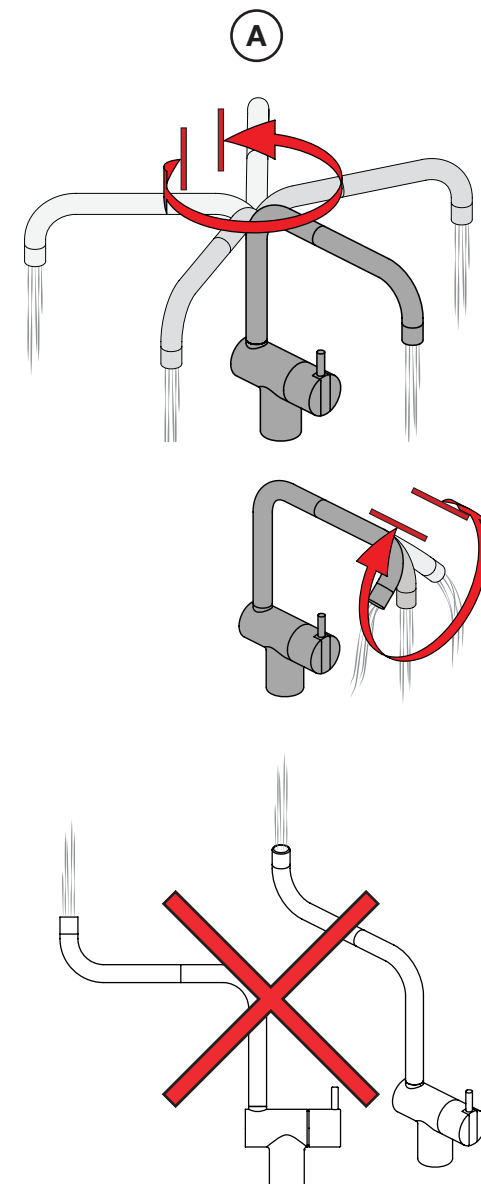

VOLA KV1

Fitting instruction
 Montageanleitung
 Monteringsvejledning
 Monteringsvågledning
 Montage hanleiding
 Manuel de montage

 **GODKENDT
 TIL DRILLEKVVAND**
 04/00019
 04/00021

Data, 3 Bar /43.5 Psi:

	l/min.	Gal/min.
KV1:	9,0	2.4
KV1US:	4,5	1.2

 Max. 65°C, 150°F

4

5

Col. 02, 04, 05, 06, 08, 09, 12, 14, 15, 16, 17, 18,
19, 20, 21, 25, 27, 60, 61, 62, 63, 64, 65, 66

5a

Col. 40

Operation
Bedienung
BetjeningBruk
Bediening
Fonctionnement

Colour: paint + 16, 19, 20

Cu:
KV1: Ø10
KV1US: Ø3/8"
KV1Q: Ø3/8"

SPX:
KV1US: 480 mm
9/16"

- NR.10/L/M: VR20, VR22, VR273/L/M, VR294, VR295
 VR17L4K: VR15P, VR16L4, VR17L (US Standard)
 VR17L5K: VR15P, VR16L5, VR17L
 VR17L9K: VR15P, VR16L9, VR17L
 VR17LSK: VR15P, VR16LS, VR17L
 VR30: VR15P, VR16L9, VR17L, VR29, 4xVR31, VR35, VR1902 (F40) (and KV1 from 1972 - 1996)
 VR132: VR15P, VR16L9, VR17L, 2xVR31, 2xVR558, VR1902 (2013 - 06. 2016)
 VR133: VR15P, VR16L9, VR17L, VR24, 4xVR31, VR113, VR1902 (1997 - 2012)
 VR230: VR15P, VR16L9, VR17L, 2xVR118, VR229, VR235, 4xVR558, VR1902 (06-2016 -)
 VR117K: VR116, VR117, VR118, 2xVR558, VR1902
 VR277K: VR22, VR269, VR277
 VR297/L/M: VR20, VR22, VR269, VR273/L/M, VR277, VR294, VR295, VR296
 VR433: VR261, VR263, VR440, VR442, 2xVR444