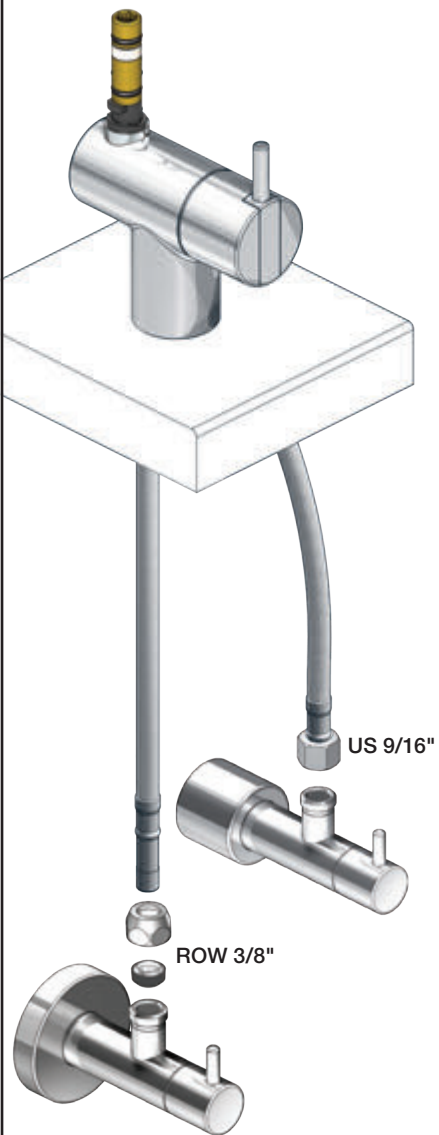

VOLA KV1

Fitting instruction
 Montageanleitung
 Monteringsvejledning
 Monteringsvågledning
 Montage hanleiding
 Manuel de montage

 **GODKENDT
 TIL DRILLEKVVAND**
 04/00019
 04/00021

Data, 3 Bar /43.5 Psi:

	l/min.	Gal/min.
KV1:	9,0	2.4
KV1US:	4,5	1.2

 Max. 65°C, 150°F

4

5

Col. 02, 04, 05, 06, 08, 09, 12, 14, 15, 16, 17, 18,
19, 20, 21, 25, 27, 60, 61, 62, 63, 64, 65, 66

5a

Col. 40

Operation
Bedienung
BetjeningBruk
Bediening
Fonctionnement

Colour: paint + 16, 19, 20

Cu:
KV1: Ø10
KV1US: Ø3/8"
KV1Q: Ø3/8"

SPX:
KV1US: 480 mm
9/16"

- NR.10/L/M: VR20, VR22, VR273/L/M, VR294, VR295
 VR17L4K: VR15P, VR16L4, VR17L (US Standard)
 VR17L5K: VR15P, VR16L5, VR17L
 VR17L9K: VR15P, VR16L9, VR17L
 VR17LSK: VR15P, VR16LS, VR17L
 VR30: VR15P, VR16L9, VR17L, VR29, 4xVR31, VR35, VR1902 (F40) (and KV1 from 1972 - 1996)
 VR132: VR15P, VR16L9, VR17L, 2xVR31, 2xVR558, VR1902 (2013 - 06. 2016)
 VR133: VR15P, VR16L9, VR17L, VR24, 4xVR31, VR113, VR1902 (1997 - 2012)
 VR230: VR15P, VR16L9, VR17L, 2xVR118, VR229, VR235, 4xVR558, VR1902 (06-2016 -)
 VR117K: VR116, VR117, VR118, 2xVR558, VR1902
 VR277K: VR22, VR269, VR277
 VR297/L/M: VR20, VR22, VR269, VR273/L/M, VR277, VR294, VR295, VR296
 VR433: VR261, VR263, VR440, VR442, 2xVR444