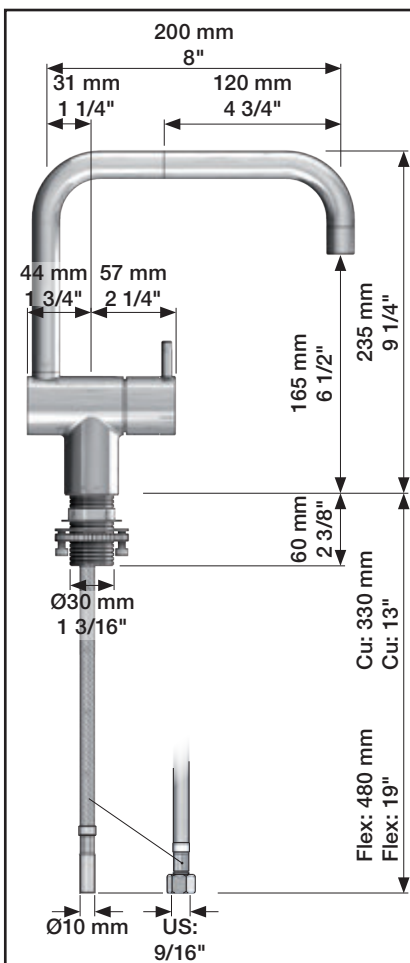

VOLA KV1

Fitting instruction
 Montageanleitung
 Monteringsvejledning
 Monteringsvågledning
 Montage hanleiding
 Manuel de montage

 **GODKENDT
 TIL DRILLEKVVAND**
 04/00019
 04/00021

Data, 3 Bar /43.5 Psi:

	l/min.	Gal/min.
KV1:	9,0	2.4
KV1US:	4,5	1.2

 Max. 65°C, 150°F

4

5

Col. 02, 04, 05, 06, 08, 09, 12, 14, 15, 16, 17, 18,
19, 20, 21, 25, 27, 60, 61, 62, 63, 64, 65, 66

5a

Col. 40

Operation
Bedienung
BetjeningBruk
Bediening
Fonctionnement

Colour: paint + 16, 19, 20

Cu:
KV1: Ø10
KV1US: Ø3/8"
KV1Q: Ø3/8"

SPX:
KV1US: 480 mm
9/16"

- NR.10/L/M: VR20, VR22, VR273/L/M, VR294, VR295
 VR17L4K: VR15P, VR16L4, VR17L (US Standard)
 VR17L5K: VR15P, VR16L5, VR17L
 VR17L9K: VR15P, VR16L9, VR17L
 VR17LSK: VR15P, VR16LS, VR17L
 VR30: VR15P, VR16L9, VR17L, VR29, 4xVR31, VR35, VR1902 (F40) (and KV1 from 1972 - 1996)
 VR132: VR15P, VR16L9, VR17L, 2xVR31, 2xVR558, VR1902 (2013 - 06. 2016)
 VR133: VR15P, VR16L9, VR17L, VR24, 4xVR31, VR113, VR1902 (1997 - 2012)
 VR230: VR15P, VR16L9, VR17L, 2xVR118, VR229, VR235, 4xVR558, VR1902 (06-2016 -)
 VR117K: VR116, VR117, VR118, 2xVR558, VR1902
 VR277K: VR22, VR269, VR277
 VR297/L/M: VR20, VR22, VR269, VR273/L/M, VR277, VR294, VR295, VR296
 VR433: VR261, VR263, VR440, VR442, 2xVR444

vola
Lunavej 2
DK-8700 Horsens
Tlf : + 45 7023 5500
sales@vola.com
www.vola.com

KV1 Family:

KV1: /250, /300
KV1L: /250, /300
KV1M: /250, /300

Date
Jan. 20

Rev.
8

Sheet
SB25.2