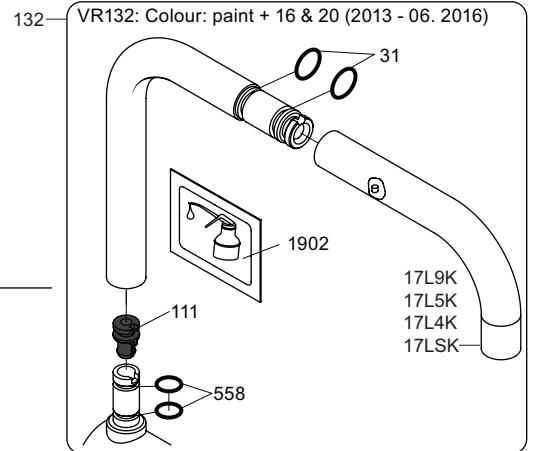

VOLA KV1

Fitting instruction
 Montageanleitung
 Monteringsvejledning
 Monteringsvågledning
 Montage hanleiding
 Manuel de montage

 **GODKENDT
 TIL DRILLEKVVAND**
 04/00019
 04/00021

Data, 3 Bar /43.5 Psi:

	l/min.	Gal/min.
KV1:	9,0	2.4
KV1US:	4,5	1.2

 Max. 65°C, 150°F

4

5

Col. 02, 04, 05, 06, 08, 09, 12, 14, 15, 16, 17, 18,
19, 20, 21, 25, 27, 60, 61, 62, 63, 64, 65, 66

5a

Col. 40

Operation
Bedienung
BetjeningBruk
Bediening
Fonctionnement

Colour: paint + 16, 19, 20

Cu:
KV1: Ø10
KV1US: Ø3/8"
KV1Q: Ø3/8"

SPX:
KV1US: 480 mm
9/16"

- NR.10/L/M: VR20, VR22, VR273/L/M, VR294, VR295
 VR17L4K: VR15P, VR16L4, VR17L (US Standard)
 VR17L5K: VR15P, VR16L5, VR17L
 VR17L9K: VR15P, VR16L9, VR17L
 VR17LSK: VR15P, VR16LS, VR17L
 VR30: VR15P, VR16L9, VR17L, VR29, 4xVR31, VR35, VR1902 (F40) (and KV1 from 1972 - 1996)
 VR132: VR15P, VR16L9, VR17L, 2xVR31, 2xVR558, VR1902 (2013 - 06. 2016)
 VR133: VR15P, VR16L9, VR17L, VR24, 4xVR31, VR113, VR1902 (1997 - 2012)
 VR230: VR15P, VR16L9, VR17L, 2xVR118, VR229, VR235, 4xVR558, VR1902 (06-2016 -)
 VR117K: VR116, VR117, VR118, 2xVR558, VR1902
 VR277K: VR22, VR269, VR277
 VR297/L/M: VR20, VR22, VR269, VR273/L/M, VR277, VR294, VR295, VR296
 VR433: VR261, VR263, VR440, VR442, 2xVR444