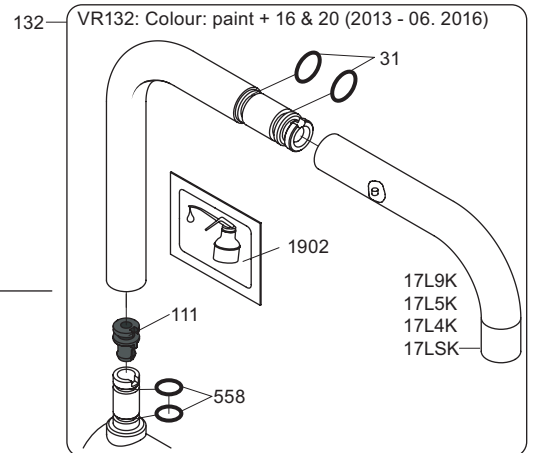

VOLA KV1

Fitting instruction
 Montageanleitung
 Monteringsvejledning
 Monteringsvægledning
 Montage hanleiding
 Manuel de montage

 **GODKENDT
 TIL DRILLEKVVAND**
 04/00019
 04/00021

Data, 3 Bar /43.5 Psi:

	l/min.	Gal/min.
KV1:	9,0	2.4
KV1US:	4,5	1.2

 Max. 65°C, 150°F

4

5

Col. 02, 04, 05, 06, 08, 09, 12, 14, 15, 16, 17, 18,
19, 20, 21, 25, 27, 60, 61, 62, 63, 64, 65, 66

5a

Col. 40

Operation
Bedienung
BetjeningBruk
Bediening
Fonctionnement

Colour: paint + 16, 19, 20

Cu:
KV1: Ø10
KV1US: Ø3/8"
KV1Q: Ø3/8"

SPX:
KV1US: 480 mm
9/16"

- NR.10/L/M: VR20, VR22, VR273/L/M, VR294, VR295
 VR17L4K: VR15P, VR16L4, VR17L (US Standard)
 VR17L5K: VR15P, VR16L5, VR17L
 VR17L9K: VR15P, VR16L9, VR17L
 VR17LSK: VR15P, VR16LS, VR17L
 VR30: VR15P, VR16L9, VR17L, VR29, 4xVR31, VR35, VR1902 (F40) (and KV1 from 1972 - 1996)
 VR132: VR15P, VR16L9, VR17L, 2xVR31, 2xVR558, VR1902 (2013 - 06. 2016)
 VR133: VR15P, VR16L9, VR17L, VR24, 4xVR31, VR113, VR1902 (1997 - 2012)
 VR230: VR15P, VR16L9, VR17L, 2xVR118, VR229, VR235, 4xVR558, VR1902 (06-2016 -)
 VR117K: VR116, VR117, VR118, 2xVR558, VR1902
 VR277K: VR22, VR269, VR277
 VR297/L/M: VR20, VR22, VR269, VR273/L/M, VR277, VR294, VR295, VR296
 VR433: VR261, VR263, VR440, VR442, 2xVR444