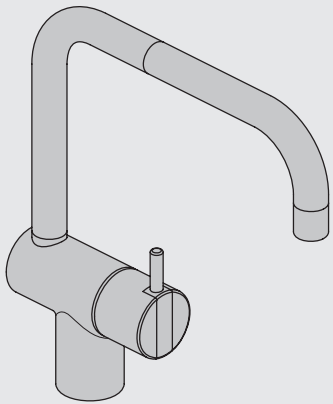

VOLA KV1

Fitting instruction
 Montageanleitung
 Monteringsvejledning
 Monteringsvågledning
 Montage hanleiding
 Manuel de montage

 **GODKENDT
 TIL DRILLEKVVAND**
 04/00019
 04/00021

Data, 3 Bar /43.5 Psi:

Colour: paint + 16, 19, 20

Cu:
KV1: Ø10
KV1US: Ø3/8"
KV1Q: Ø3/8"

SPX:
KV1US: 480 mm
9/16"

- NR.10/L/M: VR20, VR22, VR273/L/M, VR294, VR295
 VR17L4K: VR15P, VR16L4, VR17L (US Standard)
 VR17L5K: VR15P, VR16L5, VR17L
 VR17L9K: VR15P, VR16L9, VR17L
 VR17LSK: VR15P, VR16LS, VR17L
 VR30: VR15P, VR16L9, VR17L, VR29, 4xVR31, VR35, VR1902 (F40) (and KV1 from 1972 - 1996)
 VR132: VR15P, VR16L9, VR17L, 2xVR31, 2xVR558, VR1902 (2013 - 06. 2016)
 VR133: VR15P, VR16L9, VR17L, VR24, 4xVR31, VR113, VR1902 (1997 - 2012)
 VR230: VR15P, VR16L9, VR17L, 2xVR118, VR229, VR235, 4xVR558, VR1902 (06-2016 -)
 VR117K: VR116, VR117, VR118, 2xVR558, VR1902
 VR277K: VR22, VR269, VR277
 VR297/L/M: VR20, VR22, VR269, VR273/L/M, VR277, VR294, VR295, VR296
 VR433: VR261, VR263, VR440, VR442, 2xVR444