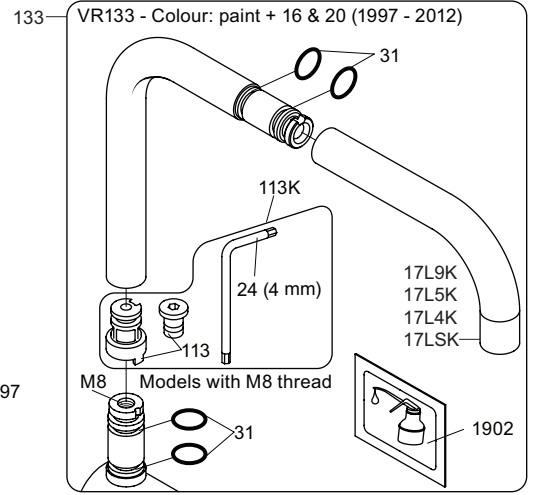

VOLA KV1

Fitting instruction
 Montageanleitung
 Monteringsvejledning
 Monteringsvågledning
 Montage hanleiding
 Manuel de montage

 **GODKENDT
 TIL DRILLEKVVAND**
 04/00019
 04/00021

Data, 3 Bar /43.5 Psi:

	l/min.	Gal/min.
KV1:	9,0	2.4
KV1US:	4,5	1.2

 Max. 65°C, 150°F

4

5

Col. 02, 04, 05, 06, 08, 09, 12, 14, 15, 16, 17, 18,
19, 20, 21, 25, 27, 60, 61, 62, 63, 64, 65, 66

5a

Col. 40

Operation
Bedienung
BetjeningBruk
Bediening
Fonctionnement

Colour: paint + 16, 19, 20

Cu:
KV1: Ø10
KV1US: Ø3/8"
KV1Q: Ø3/8"

SPX:
KV1US: 480 mm
9/16"

- NR.10/L/M: VR20, VR22, VR273/L/M, VR294, VR295
 VR17L4K: VR15P, VR16L4, VR17L (US Standard)
 VR17L5K: VR15P, VR16L5, VR17L
 VR17L9K: VR15P, VR16L9, VR17L
 VR17LSK: VR15P, VR16LS, VR17L
 VR30: VR15P, VR16L9, VR17L, VR29, 4xVR31, VR35, VR1902 (F40) (and KV1 from 1972 - 1996)
 VR132: VR15P, VR16L9, VR17L, 2xVR31, 2xVR558, VR1902 (2013 - 06. 2016)
 VR133: VR15P, VR16L9, VR17L, VR24, 4xVR31, VR113, VR1902 (1997 - 2012)
 VR230: VR15P, VR16L9, VR17L, 2xVR118, VR229, VR235, 4xVR558, VR1902 (06-2016 -)
 VR117K: VR116, VR117, VR118, 2xVR558, VR1902
 VR277K: VR22, VR269, VR277
 VR297/L/M: VR20, VR22, VR269, VR273/L/M, VR277, VR294, VR295, VR296
 VR433: VR261, VR263, VR440, VR442, 2xVR444