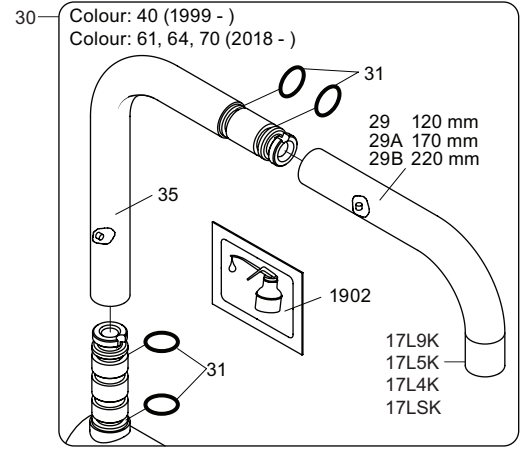

VOLA KV1

Fitting instruction
 Montageanleitung
 Monteringsvejledning
 Monteringsvågledning
 Montage hanleiding
 Manuel de montage

 **GODKENDT
 TIL DRILLEKVVAND**
 04/00019
 04/00021

Data, 3 Bar /43.5 Psi:

	l/min.	Gal/min.
KV1:	9,0	2.4
KV1US:	4,5	1.2

 Max. 65°C, 150°F

4

5

Col. 02, 04, 05, 06, 08, 09, 12, 14, 15, 16, 17, 18,
19, 20, 21, 25, 27, 60, 61, 62, 63, 64, 65, 66

5a

Col. 40

Operation
Bedienung
BetjeningBruk
Bediening
Fonctionnement

Colour: paint + 16, 19, 20

Cu:
KV1: Ø10
KV1US: Ø3/8"
KV1Q: Ø3/8"

SPX:
KV1US: 480 mm
9/16"

- NR.10/L/M: VR20, VR22, VR273/L/M, VR294, VR295
 VR17L4K: VR15P, VR16L4, VR17L (US Standard)
 VR17L5K: VR15P, VR16L5, VR17L
 VR17L9K: VR15P, VR16L9, VR17L
 VR17LSK: VR15P, VR16LS, VR17L
 VR30: VR15P, VR16L9, VR17L, VR29, 4xVR31, VR35, VR1902 (F40) (and KV1 from 1972 - 1996)
 VR132: VR15P, VR16L9, VR17L, 2xVR31, 2xVR558, VR1902 (2013 - 06. 2016)
 VR133: VR15P, VR16L9, VR17L, VR24, 4xVR31, VR113, VR1902 (1997 - 2012)
 VR230: VR15P, VR16L9, VR17L, 2xVR118, VR229, VR235, 4xVR558, VR1902 (06-2016 -)
 VR117K: VR116, VR117, VR118, 2xVR558, VR1902
 VR277K: VR22, VR269, VR277
 VR297/L/M: VR20, VR22, VR269, VR273/L/M, VR277, VR294, VR295, VR296
 VR433: VR261, VR263, VR440, VR442, 2xVR444