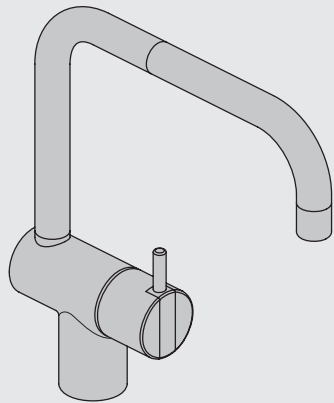

VOLA KV1

Fitting instruction
 Montageanleitung
 Monteringsvejledning
 Monteringsvægledning
 Montage hanleiding
 Manuel de montage

 **GODKENDT
 TIL DRILLEKVVAND**
 04/00019
 04/00021

Data, 3 Bar /43.5 Psi:

Colour: paint + 16, 19, 20

Cu:
KV1: Ø10
KV1US: Ø3/8"
KV1Q: Ø3/8"

SPX:
KV1US: 480 mm
9/16"

- NR.10/L/M: VR20, VR22, VR273/L/M, VR294, VR295
 VR17L4K: VR15P, VR16L4, VR17L (US Standard)
 VR17L5K: VR15P, VR16L5, VR17L
 VR17L9K: VR15P, VR16L9, VR17L
 VR17LSK: VR15P, VR16LS, VR17L
 VR30: VR15P, VR16L9, VR17L, VR29, 4xVR31, VR35, VR1902 (F40) (and KV1 from 1972 - 1996)
 VR132: VR15P, VR16L9, VR17L, 2xVR31, 2xVR558, VR1902 (2013 - 06. 2016)
 VR133: VR15P, VR16L9, VR17L, VR24, 4xVR31, VR113, VR1902 (1997 - 2012)
 VR230: VR15P, VR16L9, VR17L, 2xVR118, VR229, VR235, 4xVR558, VR1902 (06-2016 -)
 VR117K: VR116, VR117, VR118, 2xVR558, VR1902
 VR277K: VR22, VR269, VR277
 VR297/L/M: VR20, VR22, VR269, VR273/L/M, VR277, VR294, VR295, VR296
 VR433: VR261, VR263, VR440, VR442, 2xVR444