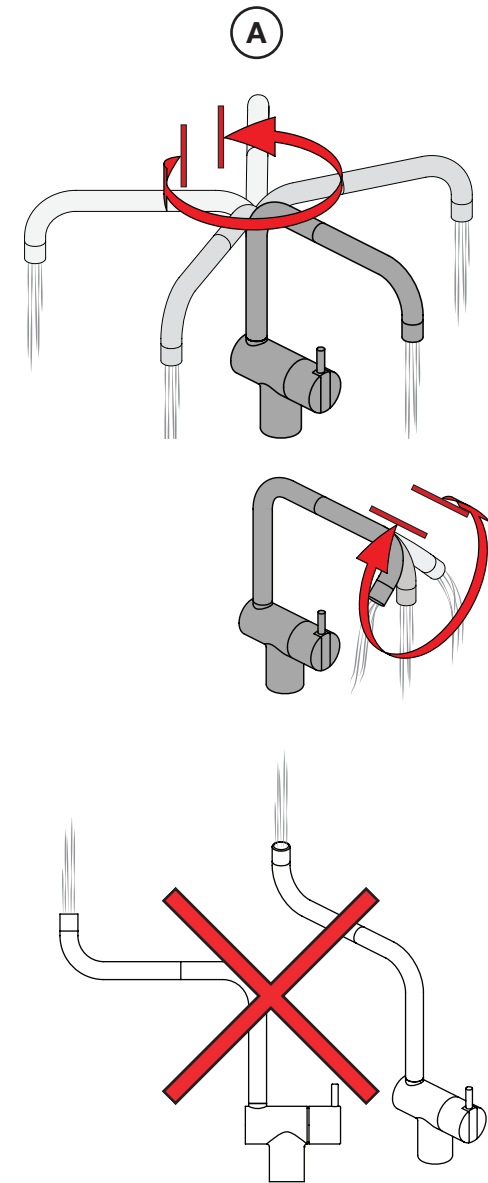

VOLA KV1

Fitting instruction
 Montageanleitung
 Monteringsvejledning
 Monteringsvægledning
 Montage hanleiding
 Manuel de montage

 **GODKENDT
 TIL DRILLEKVVAND**
 04/00019
 04/00021

Data, 3 Bar /43.5 Psi:

	l/min.	Gal/min.
KV1:	9,0	2.4
KV1US:	4,5	1.2

 Max. 65°C, 150°F

4

5

Col. 02, 04, 05, 06, 08, 09, 12, 14, 15, 16, 17, 18,
19, 20, 21, 25, 27, 60, 61, 62, 63, 64, 65, 66

5a

Col. 40

Operation
Bedienung
BetjeningBruk
Bediening
Fonctionnement

Colour: paint + 16, 19, 20

Cu:
KV1: Ø10
KV1US: Ø3/8"
KV1Q: Ø3/8"

SPX:
KV1US: 480 mm
9/16"

- NR.10/L/M: VR20, VR22, VR273/L/M, VR294, VR295
 VR17L4K: VR15P, VR16L4, VR17L (US Standard)
 VR17L5K: VR15P, VR16L5, VR17L
 VR17L9K: VR15P, VR16L9, VR17L
 VR17LSK: VR15P, VR16LS, VR17L
 VR30: VR15P, VR16L9, VR17L, VR29, 4xVR31, VR35, VR1902 (F40) (and KV1 from 1972 - 1996)
 VR132: VR15P, VR16L9, VR17L, 2xVR31, 2xVR558, VR1902 (2013 - 06. 2016)
 VR133: VR15P, VR16L9, VR17L, VR24, 4xVR31, VR113, VR1902 (1997 - 2012)
 VR230: VR15P, VR16L9, VR17L, 2xVR118, VR229, VR235, 4xVR558, VR1902 (06-2016 -)
 VR117K: VR116, VR117, VR118, 2xVR558, VR1902
 VR277K: VR22, VR269, VR277
 VR297/L/M: VR20, VR22, VR269, VR273/L/M, VR277, VR294, VR295, VR296
 VR433: VR261, VR263, VR440, VR442, 2xVR444