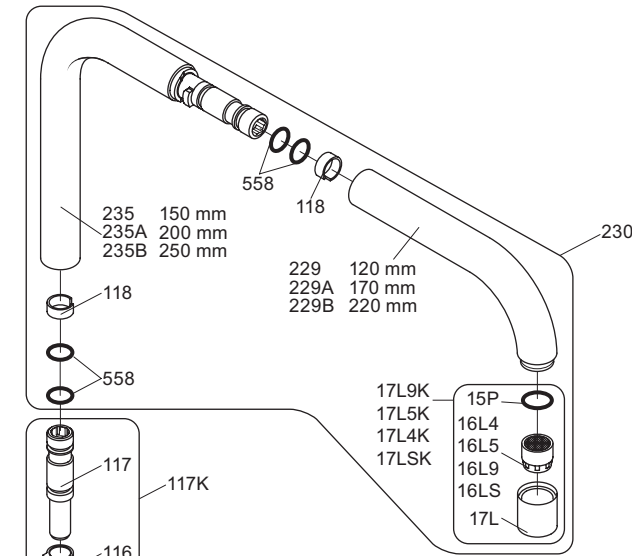

VOLA KV1

Fitting instruction
 Montageanleitung
 Monteringsvejledning
 Monteringsvægledning
 Montage hanleiding
 Manuel de montage

 **GODKENDT
 TIL DRILLEKVVAND**
 04/00019
 04/00021

Data, 3 Bar /43.5 Psi:

	l/min.	Gal/min.
KV1:	9,0	2.4
KV1US:	4,5	1.2

 Max. 65°C, 150°F

4

5

Col. 02, 04, 05, 06, 08, 09, 12, 14, 15, 16, 17, 18,
19, 20, 21, 25, 27, 60, 61, 62, 63, 64, 65, 66

5a

Col. 40

Operation
Bedienung
BetjeningBruk
Bediening
Fonctionnement

Colour: paint + 16, 19, 20

Cu:
KV1: Ø10
KV1US: Ø3/8"
KV1Q: Ø3/8"

SPX:
KV1US: 480 mm
9/16"

- NR.10/L/M: VR20, VR22, VR273/L/M, VR294, VR295
 VR17L4K: VR15P, VR16L4, VR17L (US Standard)
 VR17L5K: VR15P, VR16L5, VR17L
 VR17L9K: VR15P, VR16L9, VR17L
 VR17LSK: VR15P, VR16LS, VR17L
 VR30: VR15P, VR16L9, VR17L, VR29, 4xVR31, VR35, VR1902 (F40) (and KV1 from 1972 - 1996)
 VR132: VR15P, VR16L9, VR17L, 2xVR31, 2xVR558, VR1902 (2013 - 06. 2016)
 VR133: VR15P, VR16L9, VR17L, VR24, 4xVR31, VR113, VR1902 (1997 - 2012)
 VR230: VR15P, VR16L9, VR17L, 2xVR118, VR229, VR235, 4xVR558, VR1902 (06-2016 -)
 VR117K: VR116, VR117, VR118, 2xVR558, VR1902
 VR277K: VR22, VR269, VR277
 VR297/L/M: VR20, VR22, VR269, VR273/L/M, VR277, VR294, VR295, VR296
 VR433: VR261, VR263, VR440, VR442, 2xVR444