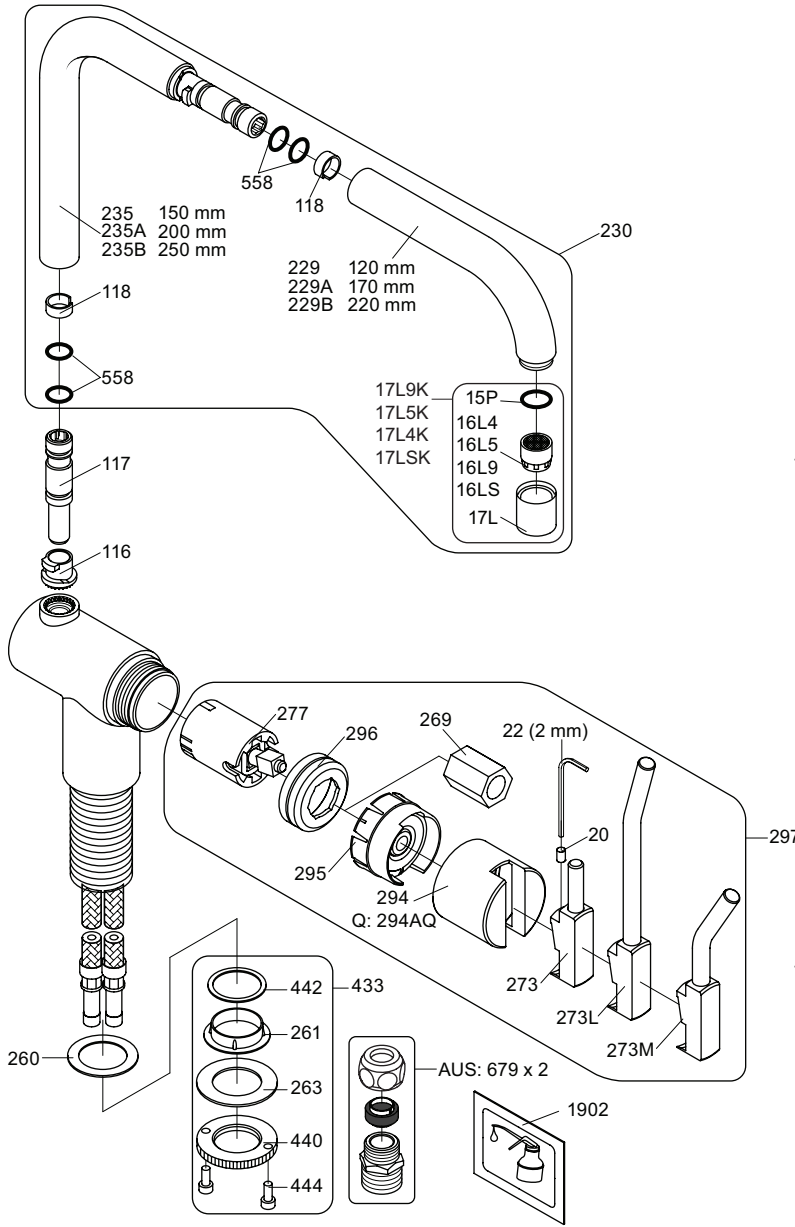

VOLA KV1

Fitting instruction
 Montageanleitung
 Monteringsvejledning
 Monteringsvågledning
 Montage hanleiding
 Manuel de montage

 **GODKENDT
 TIL DRILLEKVVAND**
 04/00019
 04/00021

Data, 3 Bar /43.5 Psi:

	l/min.	Gal/min.
KV1:	9,0	2.4
KV1US:	4,5	1.2

 Max. 65°C, 150°F

4

5

Col. 02, 04, 05, 06, 08, 09, 12, 14, 15, 16, 17, 18,
19, 20, 21, 25, 27, 60, 61, 62, 63, 64, 65, 66

5a

Col. 40

Operation
Bedienung
BetjeningBruk
Bediening
Fonctionnement

Colour: paint + 16, 19, 20

Cu:
KV1: Ø10
KV1US: Ø3/8"
KV1Q: Ø3/8"

SPX:
KV1US: 480 mm
9/16"

- NR.10/L/M: VR20, VR22, VR273/L/M, VR294, VR295
 VR17L4K: VR15P, VR16L4, VR17L (US Standard)
 VR17L5K: VR15P, VR16L5, VR17L
 VR17L9K: VR15P, VR16L9, VR17L
 VR17LSK: VR15P, VR16LS, VR17L
 VR30: VR15P, VR16L9, VR17L, VR29, 4xVR31, VR35, VR1902 (F40) (and KV1 from 1972 - 1996)
 VR132: VR15P, VR16L9, VR17L, 2xVR31, 2xVR558, VR1902 (2013 - 06. 2016)
 VR133: VR15P, VR16L9, VR17L, VR24, 4xVR31, VR113, VR1902 (1997 - 2012)
 VR230: VR15P, VR16L9, VR17L, 2xVR118, VR229, VR235, 4xVR558, VR1902 (06-2016 -)
 VR117K: VR116, VR117, VR118, 2xVR558, VR1902
 VR277K: VR22, VR269, VR277
 VR297/L/M: VR20, VR22, VR269, VR273/L/M, VR277, VR294, VR295, VR296
 VR433: VR261, VR263, VR440, VR442, 2xVR444