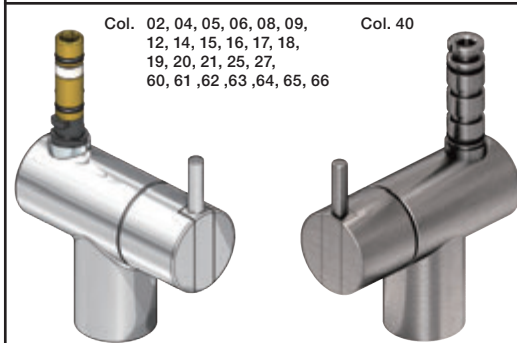

VOLA KV1

Fitting instruction
 Montageanleitung
 Monteringsvejledning
 Monteringsvægledning
 Montage hanleiding
 Manuel de montage

 **GODKENDT
 TIL DRILLEKVVAND**
 04/00019
 04/00021

Data, 3 Bar /43.5 Psi:

	l/min.	Gal/min.
KV1:	9,0	2.4
KV1US:	4,5	1.2

 Max. 65°C, 150°F

4

5

Col. 02, 04, 05, 06, 08, 09, 12, 14, 15, 16, 17, 18,
19, 20, 21, 25, 27, 60, 61, 62, 63, 64, 65, 66

5a

Col. 40

Operation
Bedienung
BetjeningBruk
Bediening
Fonctionnement

Colour: paint + 16, 19, 20

Cu:
KV1: Ø10
KV1US: Ø3/8"
KV1Q: Ø3/8"

SPX:
KV1US: 480 mm
9/16"

- NR.10/L/M: VR20, VR22, VR273/L/M, VR294, VR295
 VR17L4K: VR15P, VR16L4, VR17L (US Standard)
 VR17L5K: VR15P, VR16L5, VR17L
 VR17L9K: VR15P, VR16L9, VR17L
 VR17LSK: VR15P, VR16LS, VR17L
 VR30: VR15P, VR16L9, VR17L, VR29, 4xVR31, VR35, VR1902 (F40) (and KV1 from 1972 - 1996)
 VR132: VR15P, VR16L9, VR17L, 2xVR31, 2xVR558, VR1902 (2013 - 06. 2016)
 VR133: VR15P, VR16L9, VR17L, VR24, 4xVR31, VR113, VR1902 (1997 - 2012)
 VR230: VR15P, VR16L9, VR17L, 2xVR118, VR229, VR235, 4xVR558, VR1902 (06-2016 -)
 VR117K: VR116, VR117, VR118, 2xVR558, VR1902
 VR277K: VR22, VR269, VR277
 VR297/L/M: VR20, VR22, VR269, VR273/L/M, VR277, VR294, VR295, VR296
 VR433: VR261, VR263, VR440, VR442, 2xVR444