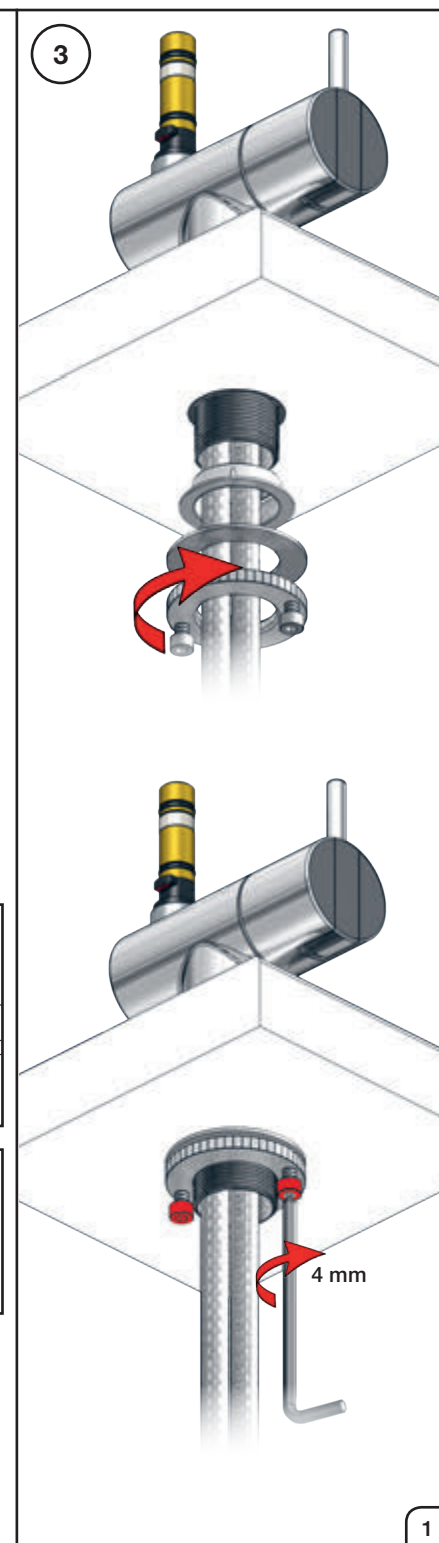

VOLA KV1

Fitting instruction
 Montageanleitung
 Monteringsvejledning
 Monteringsvågledning
 Montage hanleiding
 Manuel de montage

 **GODKENDT
 TIL DRILLEKVVAND**
 04/00019
 04/00021

Data, 3 Bar /43.5 Psi:

	l/min.	Gal/min.
KV1:	9,0	2.4
KV1US:	4,5	1.2

 Max. 65°C, 150°F

4

5

Col. 02, 04, 05, 06, 08, 09, 12, 14, 15, 16, 17, 18,
19, 20, 21, 25, 27, 60, 61, 62, 63, 64, 65, 66

5a

Col. 40

Operation
Bedienung
BetjeningBruk
Bediening
Fonctionnement

Colour: paint + 16, 19, 20

Cu:
KV1: Ø10
KV1US: Ø3/8"
KV1Q: Ø3/8"

SPX:
KV1US: 480 mm
9/16"

- NR.10/L/M: VR20, VR22, VR273/L/M, VR294, VR295
 VR17L4K: VR15P, VR16L4, VR17L (US Standard)
 VR17L5K: VR15P, VR16L5, VR17L
 VR17L9K: VR15P, VR16L9, VR17L
 VR17LSK: VR15P, VR16LS, VR17L
 VR30: VR15P, VR16L9, VR17L, VR29, 4xVR31, VR35, VR1902 (F40) (and KV1 from 1972 - 1996)
 VR132: VR15P, VR16L9, VR17L, 2xVR31, 2xVR558, VR1902 (2013 - 06. 2016)
 VR133: VR15P, VR16L9, VR17L, VR24, 4xVR31, VR113, VR1902 (1997 - 2012)
 VR230: VR15P, VR16L9, VR17L, 2xVR118, VR229, VR235, 4xVR558, VR1902 (06-2016 -)
 VR117K: VR116, VR117, VR118, 2xVR558, VR1902
 VR277K: VR22, VR269, VR277
 VR297/L/M: VR20, VR22, VR269, VR273/L/M, VR277, VR294, VR295, VR296
 VR433: VR261, VR263, VR440, VR442, 2xVR444