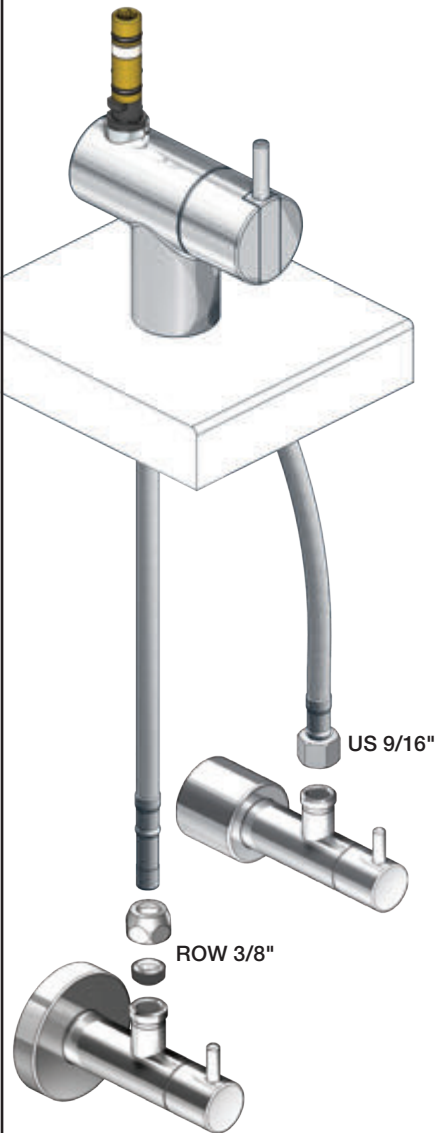

VOLA KV1

Fitting instruction
 Montageanleitung
 Monteringsvejledning
 Monteringsvægledning
 Montage hanleiding
 Manuel de montage

 **GODKENDT
 TIL DRILLEKVVAND**
 04/00019
 04/00021

Data, 3 Bar /43.5 Psi:

	l/min.	Gal/min.
KV1:	9,0	2.4
KV1US:	4,5	1.2

 Max. 65°C, 150°F

4

5

Col. 02, 04, 05, 06, 08, 09, 12, 14, 15, 16, 17, 18,
19, 20, 21, 25, 27, 60, 61, 62, 63, 64, 65, 66

5a

Col. 40

Operation
Bedienung
BetjeningBruk
Bediening
Fonctionnement

Colour: paint + 16, 19, 20

Cu:
KV1: Ø10
KV1US: Ø3/8"
KV1Q: Ø3/8"

SPX:
KV1US: 480 mm
9/16"

- NR.10/L/M: VR20, VR22, VR273/L/M, VR294, VR295
 VR17L4K: VR15P, VR16L4, VR17L (US Standard)
 VR17L5K: VR15P, VR16L5, VR17L
 VR17L9K: VR15P, VR16L9, VR17L
 VR17LSK: VR15P, VR16LS, VR17L
 VR30: VR15P, VR16L9, VR17L, VR29, 4xVR31, VR35, VR1902 (F40) (and KV1 from 1972 - 1996)
 VR132: VR15P, VR16L9, VR17L, 2xVR31, 2xVR558, VR1902 (2013 - 06. 2016)
 VR133: VR15P, VR16L9, VR17L, VR24, 4xVR31, VR113, VR1902 (1997 - 2012)
 VR230: VR15P, VR16L9, VR17L, 2xVR118, VR229, VR235, 4xVR558, VR1902 (06-2016 -)
 VR117K: VR116, VR117, VR118, 2xVR558, VR1902
 VR277K: VR22, VR269, VR277
 VR297/L/M: VR20, VR22, VR269, VR273/L/M, VR277, VR294, VR295, VR296
 VR433: VR261, VR263, VR440, VR442, 2xVR444